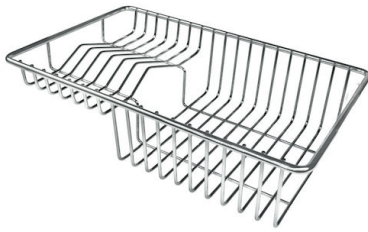

---

**Small radius** Bowls with squared shapes with a modern design and an increased capacity, for a minimal aesthetics connected with an extreme practicity.

---

## OPTIONAL ACCESSORIES

**Glass chopping board**  
8631 300

**HPDE Chopping board**  
8657 001

**HPDE Twin chopping board**  
8644 101

**Stainless steel plate rack**  
8100 303

\* only in combination with the accessory  
8644 101

**White bowl**  
8153 100

**Glass chopping board**  
8633 300

**Graters kit with ring-holder and  
food collection tray**  
8159 101

\* only in combination with the accessory  
8644 101

**Stainless steel basket**  
8611 000